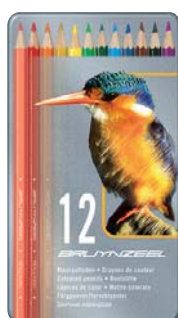

9337K10

BRUYNZEEL TRIPLE GRIP FOUNTAIN PEN LEFT-HANDED

The triangular shape gives children extra grip. As a result, writing is more pleasant for them, flows more smoothly and they develop the right posture when writing.

9339K10

BRUYNZEEL INKCARTRIDGES BLUE BOX 500

Bruynzeel ink cartridges, for optimum writing pleasure.

9420500

BRUYNZEEL MISCELLANEOUS

277

Bruynzeel
MISCELLANEOUS

Bruynzeel Specials

Attractive storage tins with coloured pencils of tried and trusted Bruynzeel quality.

BRUYNZEEL BIRD TIN 12 COLOURED PENCILS
12 coloured pencils in tin with beautiful kingfisher illustration.

8511M12

BRUYNZEEL TIN 45 COLOURED PENCILS - WILD ANIMALS
45 coloured pencils.