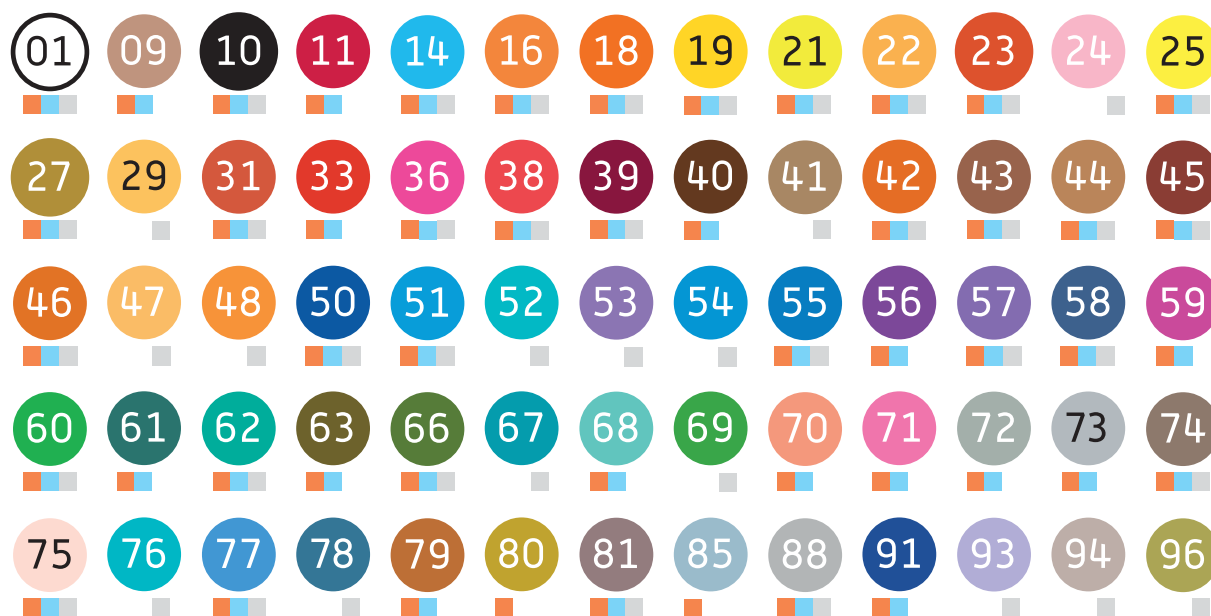

Design Colour
 Design Aquarel
 Design Pastel

Bruynzeel Design Specialties

Superior quality artists' pencils specially developed for those wanting the very best drawing and colouring products.