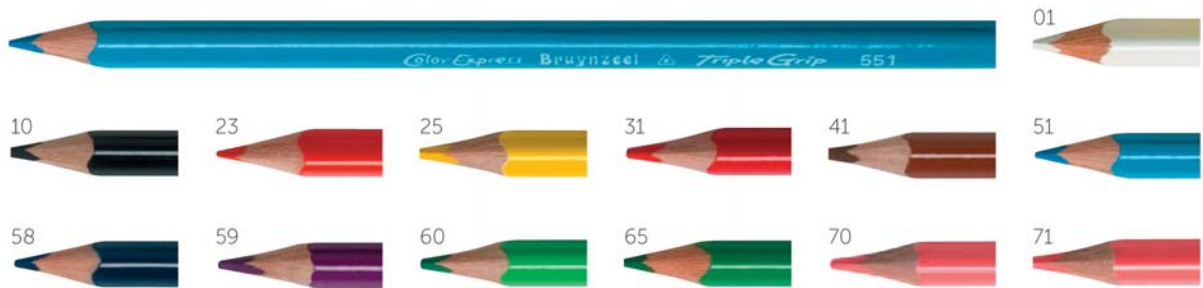

BRUYNZEEL TRIPLE PENCILS

12 triple-grip coloured pencils with thick 3.3 mm core. The triangular shape gives children extra grip. As a result they develop the right posture when writing. Available in 13 colours.

3305..KC

BRUYNZEEL TRIPLE COLOURED PENCILS SET 12

12 different triple-grip coloured pencils with thick 3.3 mm core. The triangular shape gives children extra grip. As a result they develop the right posture when writing. Every child has his or her own colouring set.

3305KASC